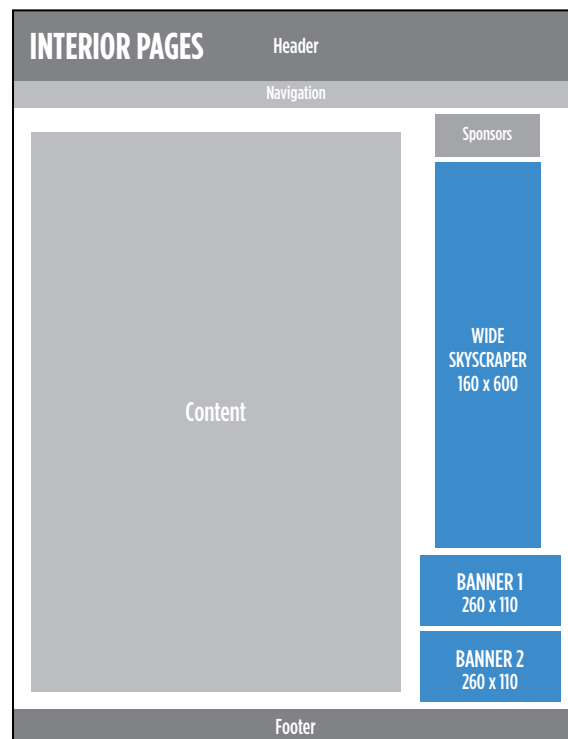

SSA WEBSITE ADVERTISING POSITIONS & RATES

SELFSTORAGE.ORG

HOMEPAGE **BANNER*** (260 x 110)

Month	$2,601
Quarter	$9,075
Year	$28,435

INTERIOR PAGES **SKYSCRAPER*** (160 x 600)

Month	$2,359
Quarter	$8,470
Year	$25,954

INTERIOR PAGES **BANNERS*** (260 x 110)

Month	$2,178
Quarter	$7,865
Year	$23,595

* Rotates up to five ads/position each month
Includes a direct link to your site

FILE FORMATS FOR ALL ADS

- JPG, PNG, GIF (non-animated)
- 72dpi max
- File size limited to 50kb
- All sizes are in pixels

Advertising Contact

Tom Comi | tcomi@selfstorage.org | 703.395.9703

Average of

9k

users per month

Average of

13.5k

sessions per month

Average of

41.3k

page views per month

Engagement

3 pages viewed per session
with

2:20 average session duration