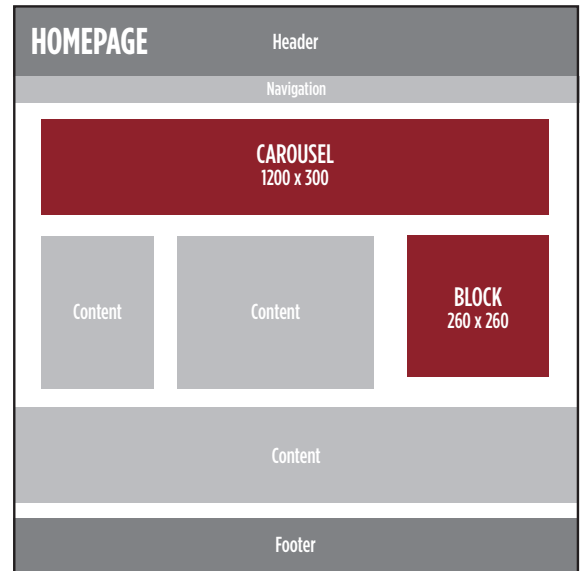

SSAMAGAZINE.ORG

Homepage **CAROUSEL*** (1200 x 300)

Month	$2,995
Quarter	$6,640
Year	$25,590

Homepage & SSIR **BLOCK*** (260 x 260)

Month	$2,500
Quarter	$6,490
Year	$22,990

SSIR **BANNER*** (600 x 175)

Month	$2,000
Quarter	$5,942
Year	$19,885

* Rotates up to five ads/position each month
Includes a direct link to your site

FILE FORMATS FOR ALL ADS

- JPG, PNG, GIF (non-animated)
- 72dpi max
- File size limited to 50kb
- All sizes are in pixels

Advertising Contact

Tom Comi | tcomi@selfstorage.org | 703.395.9703

Average of
6.5k
users per month

Average of
8.5k
sessions per month

Average of
19.7k
page views per month

Engagement
2.23 pages viewed per session
with
1:50 average session duration