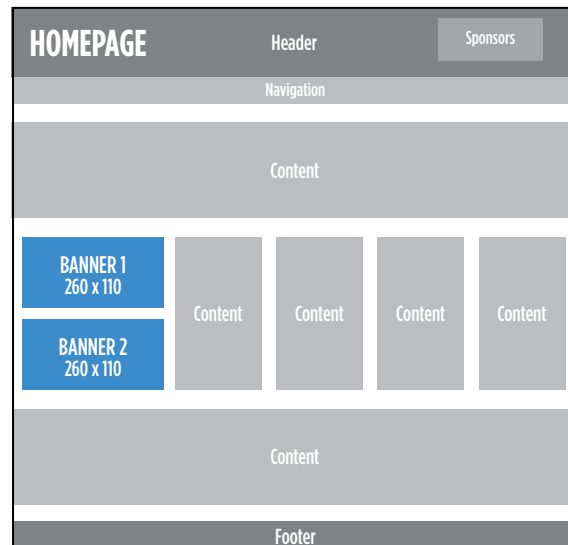

SSA WEBSITE ADVERTISING POSITIONS & RATES

SELFSTORAGE.ORG

HOMEPAGE **BANNER*** (260 x 110)

Month	$2,601
Quarter	$9,075
Year	$28,435

INTERIOR PAGES **SKYSCRAPER*** (160 x 600)

Month	$2,359
Quarter	$8,470
Year	$25,954

INTERIOR PAGES **BANNERS*** (260 x 110)

Month	$2,178
Quarter	$7,865
Year	$23,595

* Rotates up to five ads/position each month
Includes a direct link to your site

FILE FORMATS FOR ALL ADS

- JPG, PNG, GIF (non-animated)
- 72dpi max
- File size limited to 50kb
- All sizes are in pixels

Advertising Contact

Tom Comi | tcomi@selfstorage.org | 703.395.9703

Average of

9k

users per month

Average of

13.5k

sessions per month

Average of

41.3k

page views per month

Engagement

3 pages viewed per session
with

2:20 average session duration