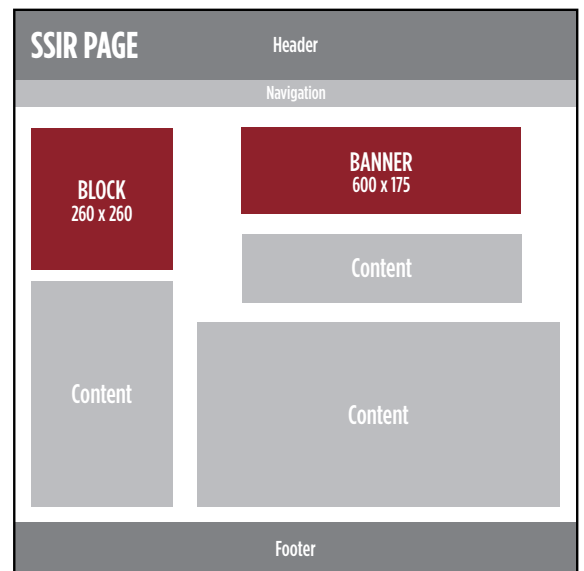

SSAMAGAZINE.ORG

Homepage **CAROUSEL*** (1200 x 300)

Month	$2,995
Quarter	$6,640
Year	$25,590

Homepage & SSIR **BLOCK*** (260 x 260)

Month	$2,500
Quarter	$6,490
Year	$22,990

SSIR **BANNER*** (600 x 175)

Month	$2,000
Quarter	$5,942
Year	$19,885

* Rotates up to five ads/position each month
Includes a direct link to your site

FILE FORMATS FOR ALL ADS

- JPG, PNG, GIF (non-animated)
- 72dpi max
- File size limited to 50kb
- All sizes are in pixels

Advertising Contact

Tom Comi | tcomi@selfstorage.org | 703.395.9703

Average of
6.5k
users per month

Average of
8.5k
sessions per month

Average of
19.7k
page views per month

Engagement
2.23 pages viewed per session
with
1:50 average session duration