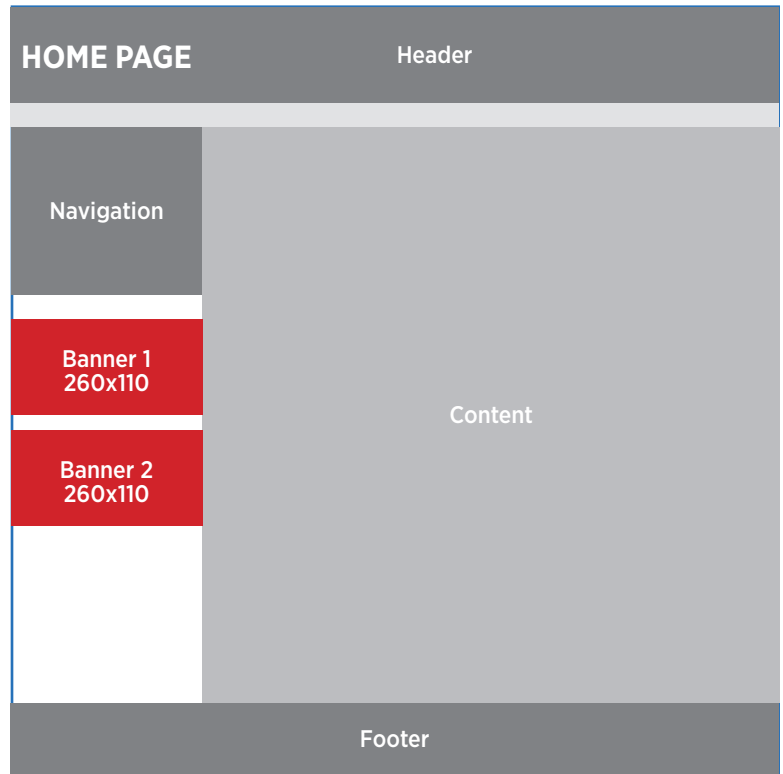

FILE FORMATS

JPG, PNG, GIF (non-animated)

72dpi

File size limited to 50kb

www.selfstorage.org

.....
Contact Tom Comi at (703) 406-6148 or tcomi@selfstorage.org