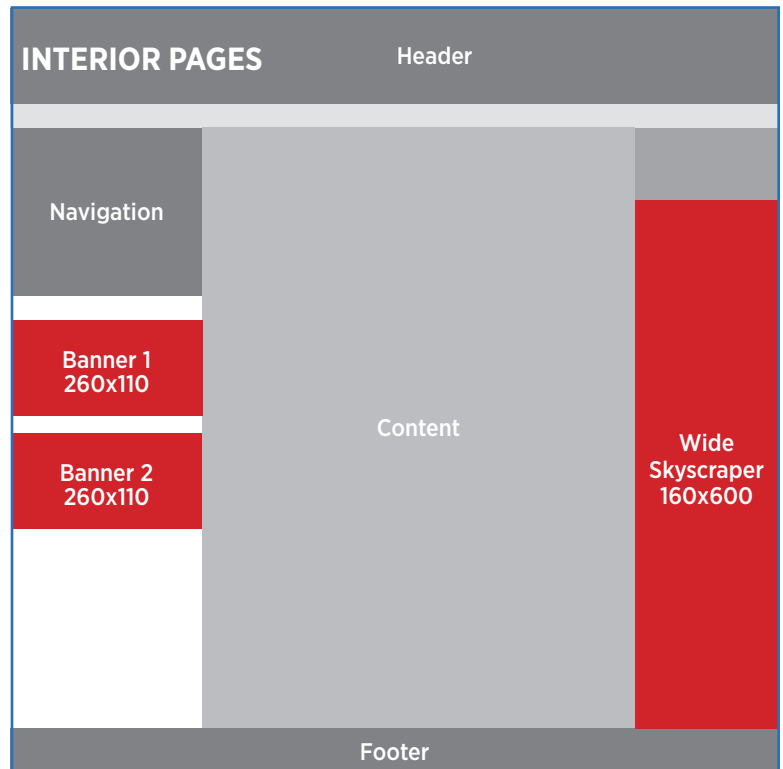

FILE FORMATS

JPG, PNG, GIF (non-animated)

72dpi

File size limited to 50kb

www.selfstorage.org

.....
Contact Tom Comi at (703) 406-6148 or tcomi@selfstorage.org