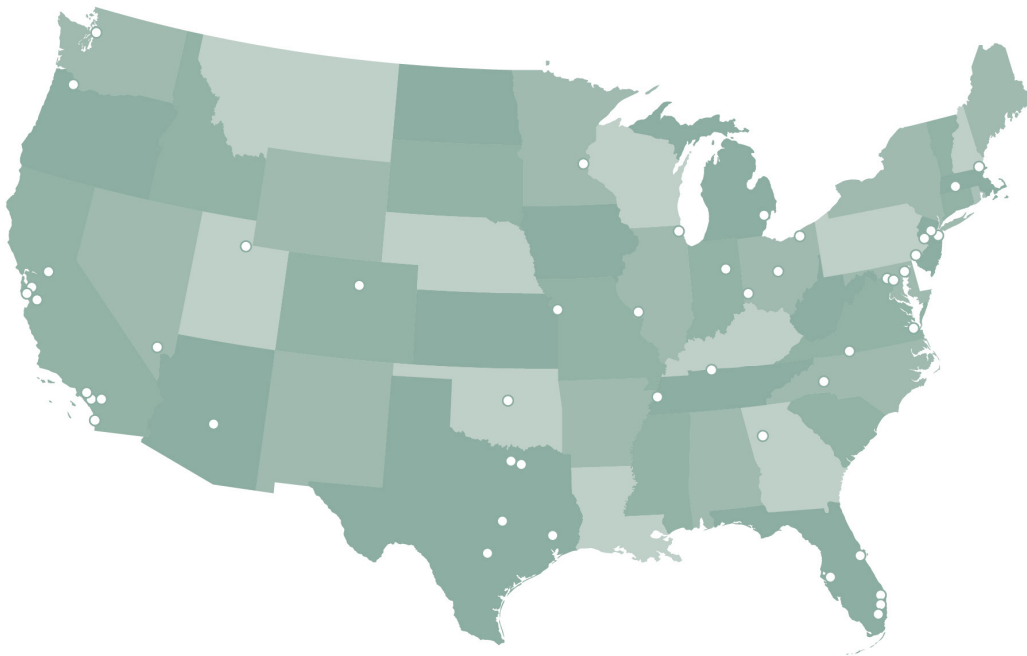

Reis Self Storage Data Reports

REIS SELF STORAGE METRO AREAS AND SUBMARKETS

METRO	SUBMARKET
Atlanta	Cherokee County
Atlanta	Gwinnett County
Atlanta	I-20 East/Stone Mountain
Atlanta	I-20 West/Smyrna
Atlanta	Marietta
Atlanta	Metro Core
Atlanta	South Atlanta
Atlanta	State Route 400 North
Austin	Central
Austin	East/Far North
Austin	Northwest
Austin	South
Austin	Southeast/Far South
Baltimore	Central Baltimore
Baltimore	Metro East
Baltimore	North/West

METRO	SUBMARKET
Baltimore	South
Boston	Boston Core
Boston	Cambridge/Near West
Boston	Mystic River North/Route 128
Boston	North Shore/Merrimack River Valley
Boston	South Shore/Route 128 South
Boston	South/Southeast Suburban
Boston	West/Northwest Suburban
Central New Jersey	Mercer County
Central New Jersey	Middlesex County
Central New Jersey	Monmouth County
Central New Jersey	Ocean County
Central New Jersey	Somerset County